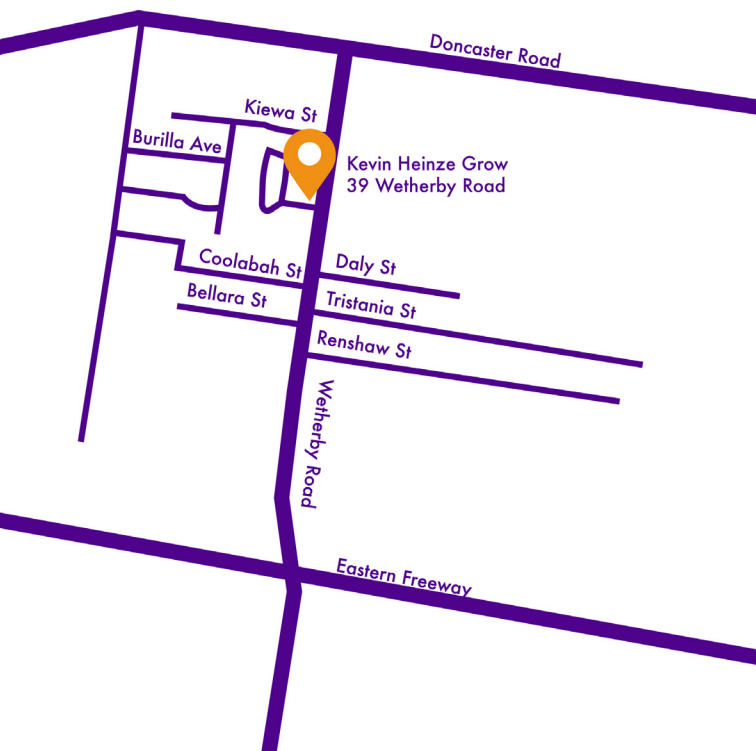

Getting to KHG Doncaster

39 Wetherby Road, Doncaster

39 Wetherby Rd, Doncaster

(03) 9848 3695

info@kevinheinzegrow.org.au

www.kevinheinzegrow.org.au